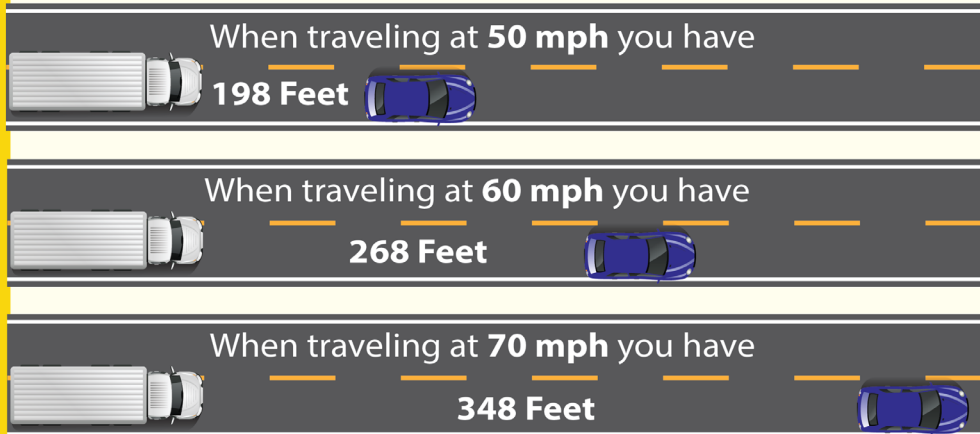

Safety Talk Tuesday

Destination: Safe Speeds Speeding Facts and Tips for Safer Driving

Over 30% of all fatal crashes occur due to **Speeding**¹

Your Speed Drastically Effects Your **Stopping Distance!**

Slowing down can also **save you money** at the pump

Max fuel efficiency is achieved at **55 mph**

Learn More at Moverschoiceinfo.com

¹ National Highway Traffic Safety Administration